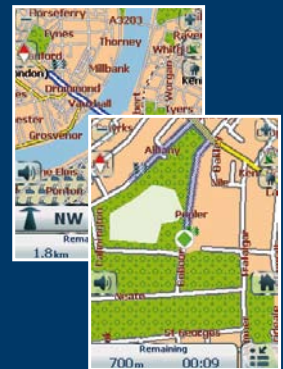

Additionally, Destinator 7 includes the most current maps, traffic information and improved voice guidance, including clear street name announcements (through text to speech technology).

Destinator 7 – beyond getting there.

Sample image

Beyond Getting There

Destinator[®] 7

FAST

SMART

FRIENDLY

INTERACTIVE

REAL MOBILITY!

FAST

- Route (re)calculation within seconds
- New appealing user interface with 2D and enhanced 3D views
- QuickNav button for travel to a predetermined address
- Address input via a full-size keyboard optimized for finger input
- Storing of any location one click away
- Cross-border navigation without switching maps