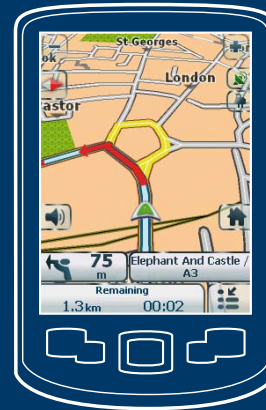

Destinator[®] 7

Personal Navigation System for
Microsoft[®] Windows[®] based
PDAs

GETTING THERE HAS NEVER BEEN EASIER!

Destinator 7 is your best possible travelling companion – smart, quick and with an eye for detail that makes getting from A to B simple and trouble-free. With all the quality and reliability you have come to expect from our products, Destinator 7 provides you with a range of exciting new features, plus improvements in the underlying routing engine that really will make a difference to your journey.

Take a look at the new improved 3D display – it's clean, clear and uncluttered, providing you with the right level of essential travel information at all times. Or use our new extensive Points of Interest feature – now with wider search functionality and the ability to call ahead to your destination at the push of a button when connected to your mobile phone.

Additionally, Destinator 7 includes the most current maps, traffic information and improved voice guidance, including clear street name announcements (through text to speech technology).

Destinator 7 – beyond getting there.

FAST

- Route (re)calculation within seconds
- New appealing user interface with 2D and enhanced 3D views
- QuickNav button for travel to a predetermined address
- Address input via a full-size keyboard optimized for finger input
- Storing of any location one click away
- Cross-border navigation without switching maps